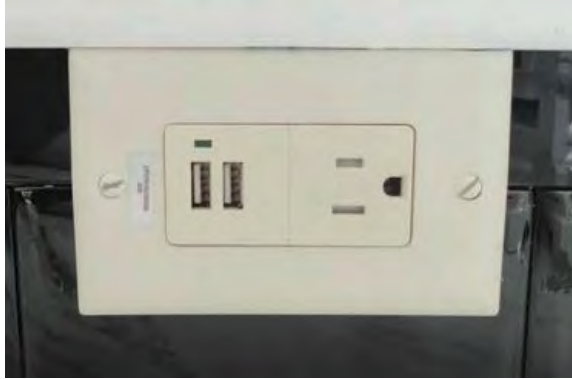

lighting options

Oil Rubbed Bronze Cage light

Triple Pendant above Island

lighting options

Led Recessed Lighting

Double Bulb Ceiling
Light Fixtures

Nickel 13"

lighting options

2 arm oil rubbed bronze

Electrical Options

USB Port with Extra Outlet

Rocker Switch

Digital Thermostat

Nest Smart Thermostat

Ceramic hand laid tile shower's

4x6 walk in and rainfall shower head
(bronze)