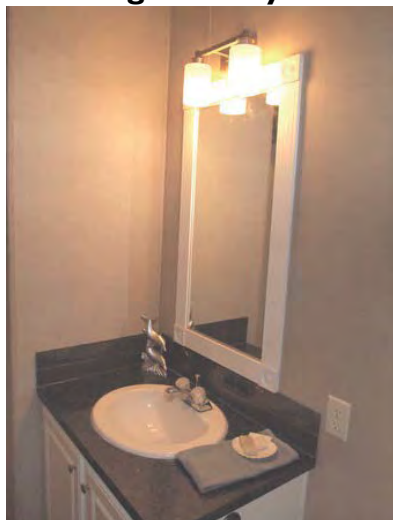

2 arm oil rubbed bronze

Electrical Options

USB Port with Extra Outlet

Rocker Switch

Digital Thermostat

Nest Smart Thermostat

Ceramic hand laid tile shower's

4x6 walk in and rainfall shower head
(bronze)

Stainless Steel

Agile Shower / Bathroom

In the Spectra models

72" Agile shower with Led back lit mirrors, glass sliding shower door and petastal sinks

Vanity Options

Single Vanity with Drawer Bank In Antique Finish

Double Vanity with drawer bank (Corner)

Double Vanity with drawer
bank

Single Vanity

Showers

60" tile shower

**54" Sit-Down Shower
Also in 60"**

**48" Sit-Down Shower
With Bronze hardware**

Showers