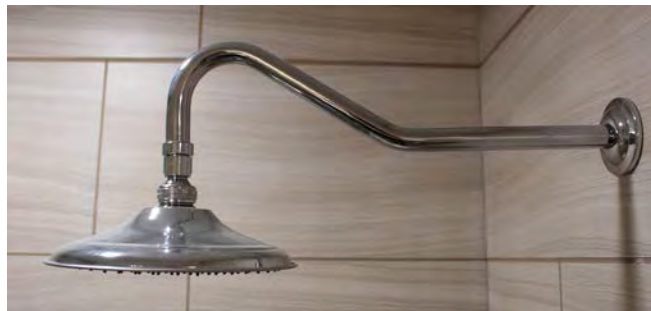

Stainless Steel